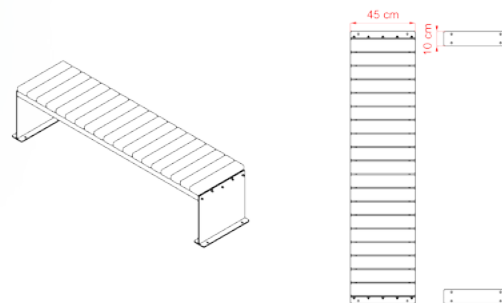

# DOMINO

DOMINO  
BENCH

ZANO  
SINCE 1989

Lawka Domino  
02.040

Lawka Domino  
02.440