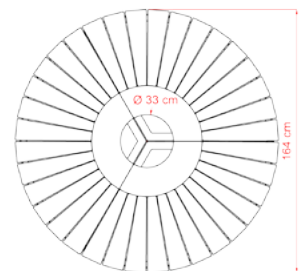

# DOMINO

D O  
M | BENCH |  
N O

ZANO  
SINCE 1988

**Donica Domino**  
06.440

**Stół Domino**  
13.440.1