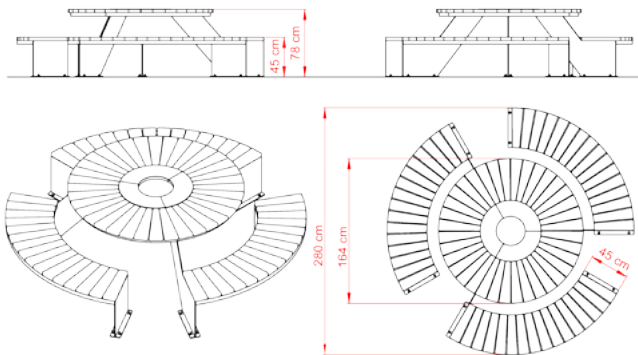

DOMINO

Stół Piknikowy Domino
13.440